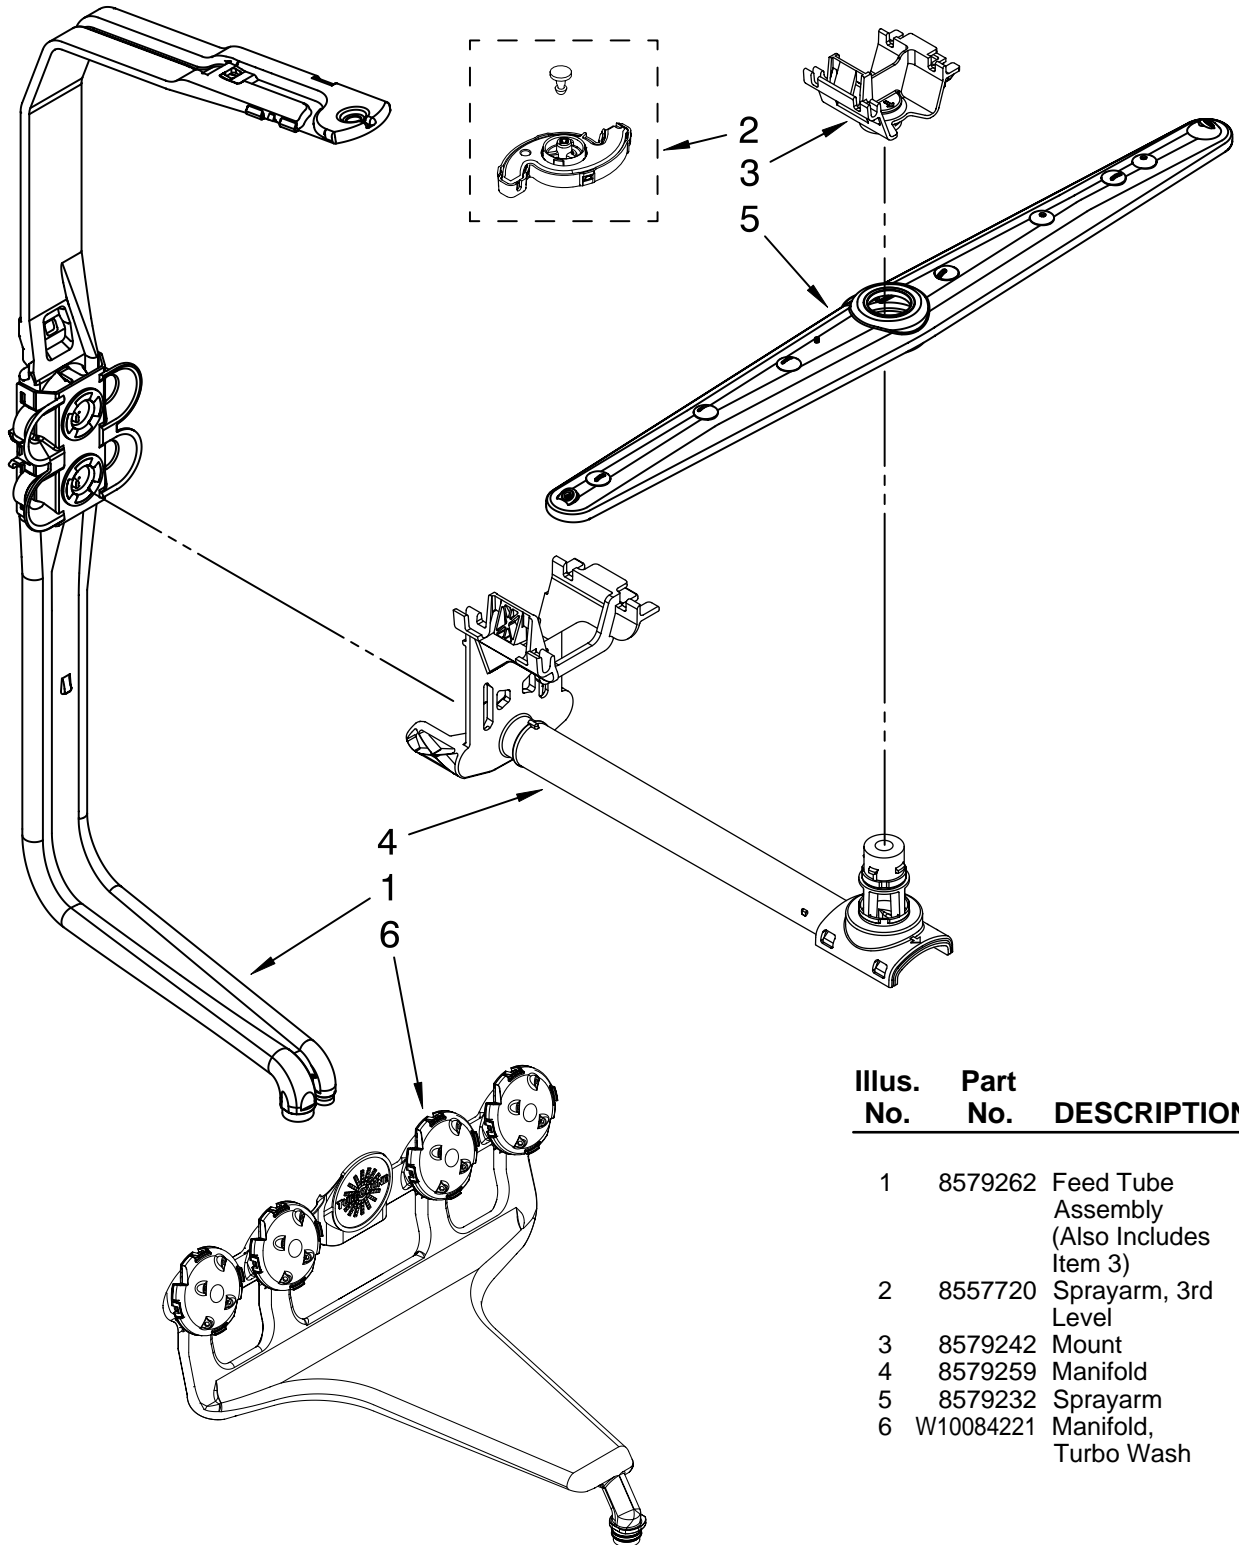

UPPER WASH AND RINSE PARTS

For Model: KUDE70CVSS0
(Stainless)

Illus. No.	Part No.	DESCRIPTION

1	8579262	Feed Tube Assembly (Also Includes Item 3)
2	8557720	Sprayarm, 3rd Level
3	8579242	Mount
4	8579259	Manifold
5	8579232	Sprayarm
6	W10084221	Manifold, Turbo Wash

FOR ORDERING INFORMATION REFER TO PARTS PRICE LIST